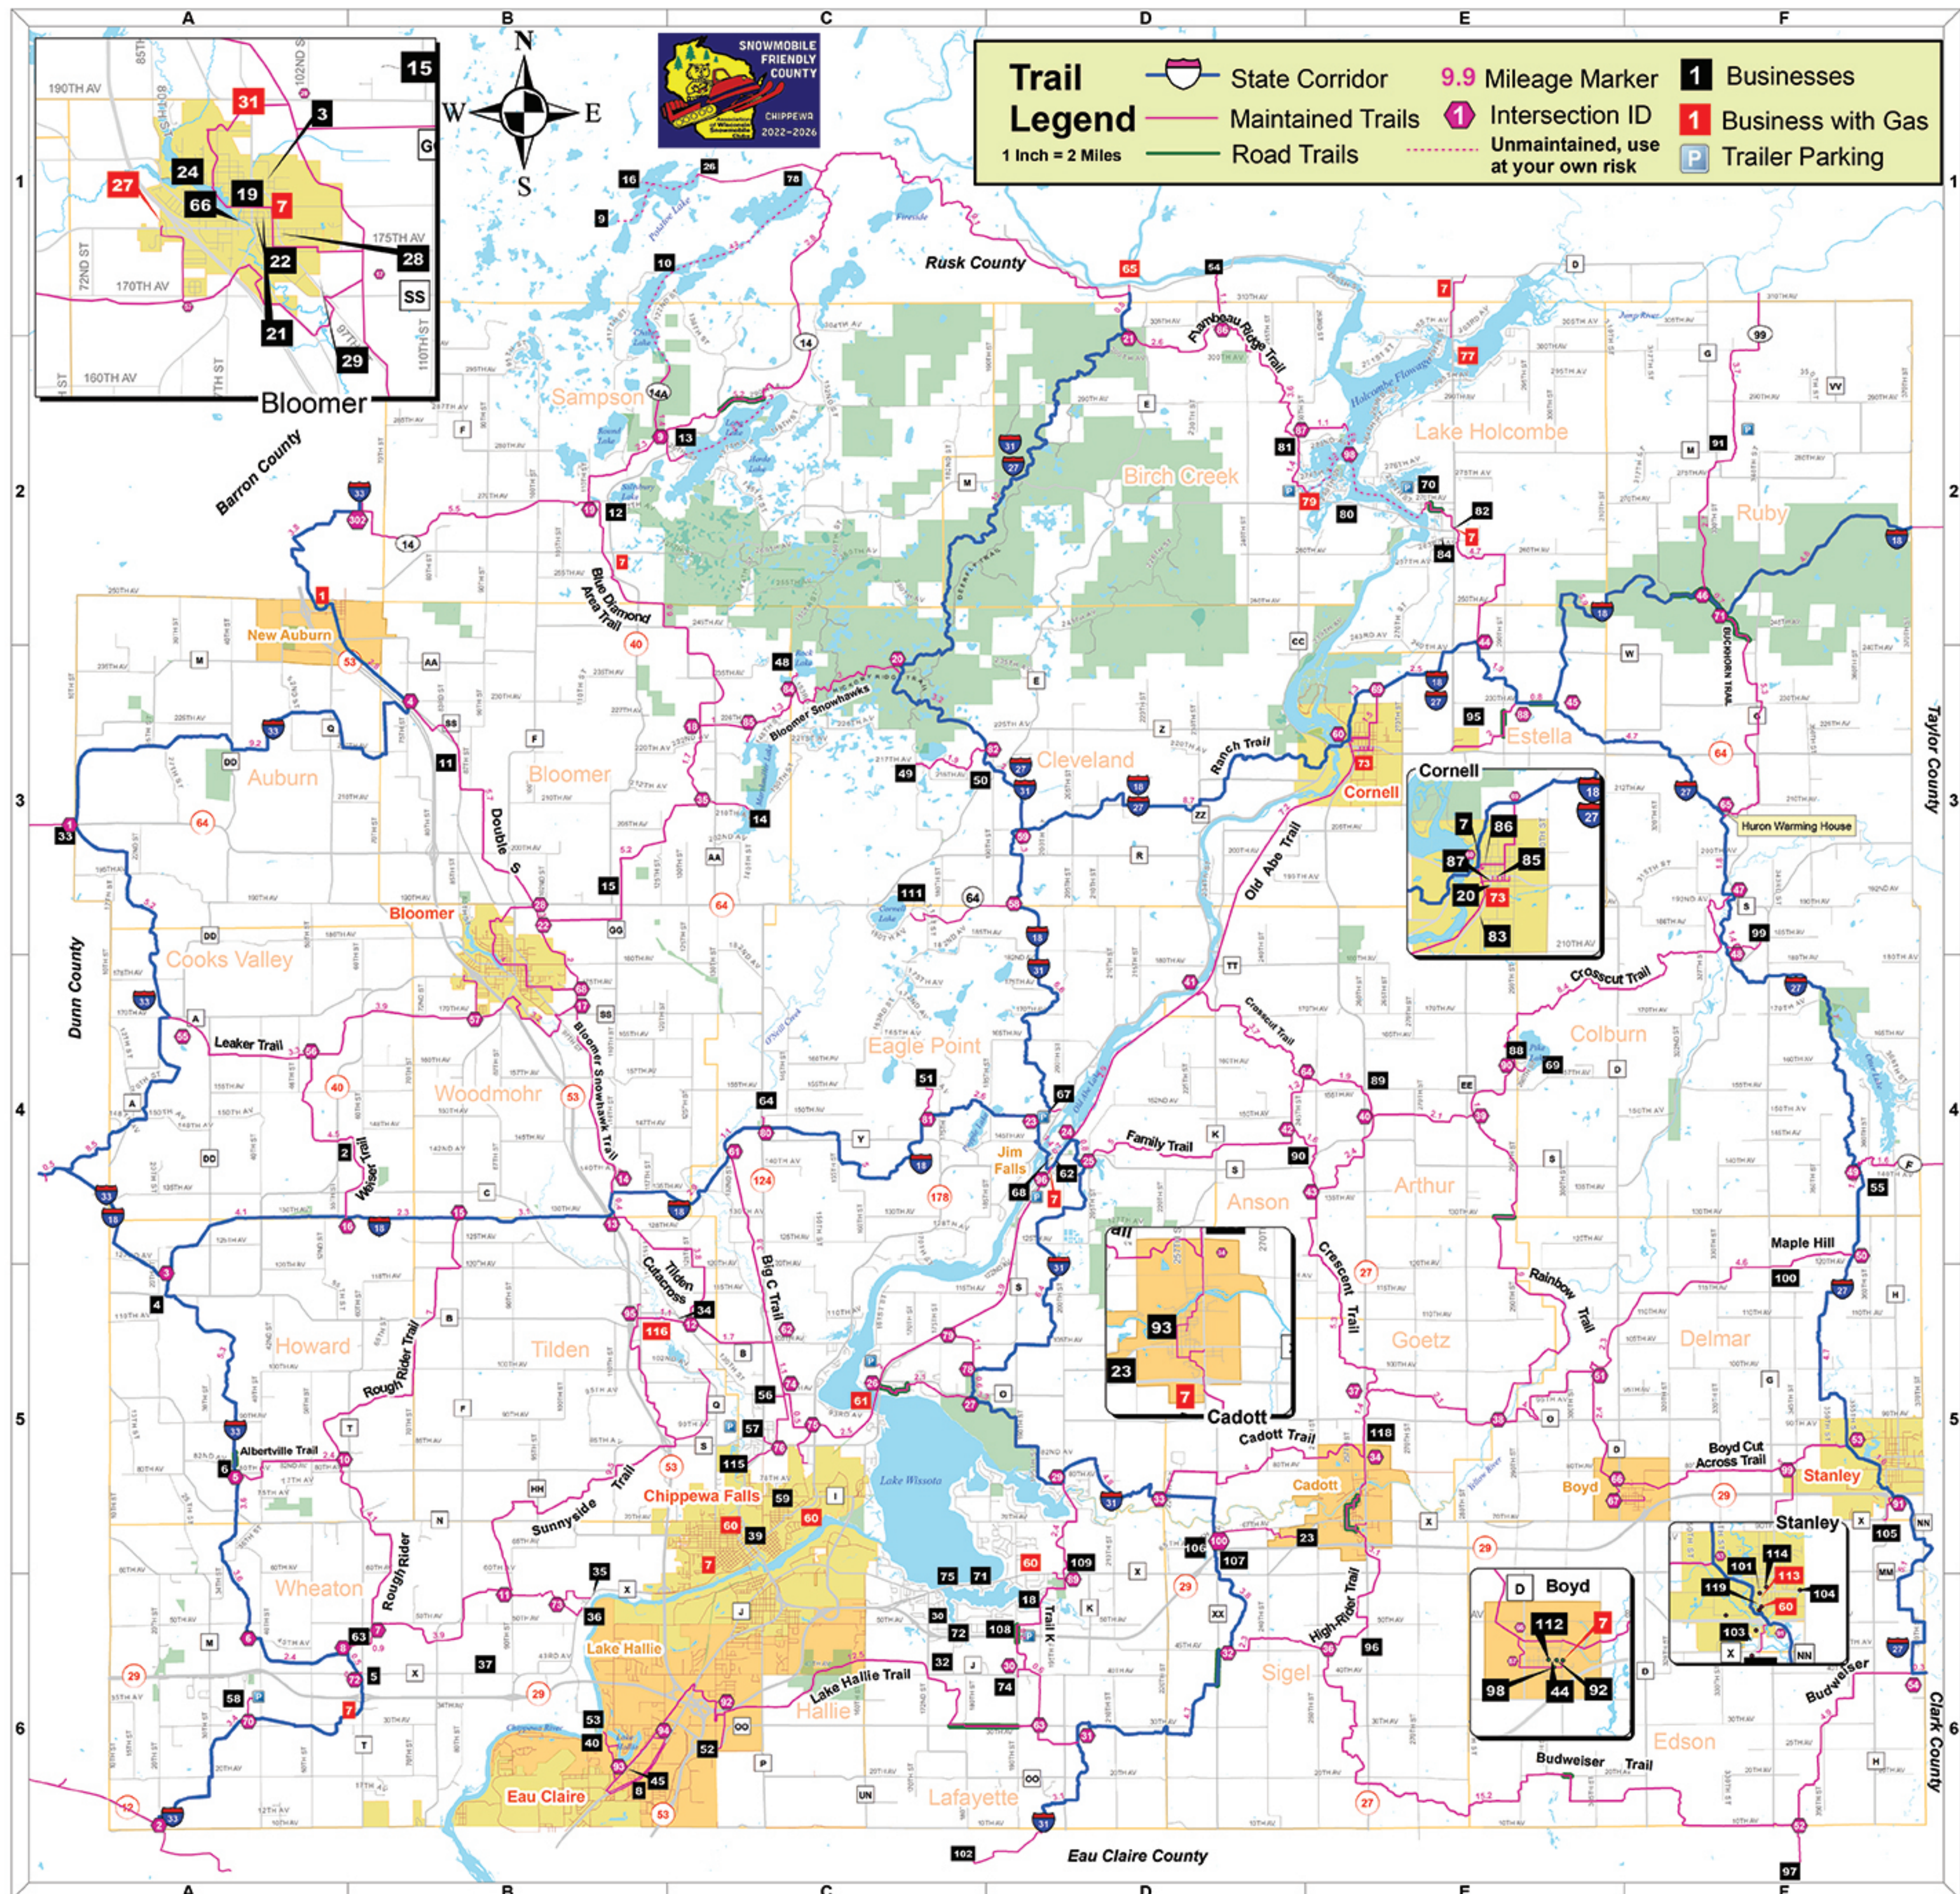

XY	Business	Trailer Parking Available
1 A1	Bridge Stop	
2 A2	Valley Tavern	
3 B3	Day's Power Sports	
4 A5	Club 40	
5 A6	Wander Inn	
6 A6	Albertville Tavern	
7 A7	River Country Co-op (RCC) - Cadott	
7 C1	RCC - Jim Falls D4, Bloomer B4, Holcombe E2	
7 C2	RCC - 29 Pines A6, Boyd E5 Chippewa CS	
7 C3	RCC - New Auburn B2 12 Mile Corner E1	
7 E5	River Country Co-op Cornell	
8 B6	Red Zone Sports Bar	
9 B1	The Narrows Resort	
10 B1	Backwoods Bar & Grill	
11 B1	Alburn Bar & Grill	
12 B2	King's Inn Bar & Grill	
13 B2	Max's On The Lake Bar & Grill	
14 C3	Brish Point Resort	
15 B1	Back 40 Dining & Cocktails	
16 B1	Lured In Resort	
18 C6	Wiseta Lodge & Conference Center	
19 B3	Xpeditions Pub & Grub	
20 E3	Subway Cornell	
21 B3	Harms Way Bar & Grill	
22 B3	Badger Hole	
23 B5	Whispering Pines Golf Course	
24 C1	Shadick's Price Rite Foods	
26 C1	Rose's Bay Resort Bar & Grill	
27 B3	Kwik Trip	
28 B3	Bloomer Auto Supply	
29 B3	The Pines Ballroom & Bar	
30 C6	Anytime Trailer	
31 C6	Shadick's C-Store	
32 C6	Brad's Affordable Auto Repair	
33 A3	White Birch Bar & Grill	
34 B5	Bresina's Hometown Bar & Grill	
35 B5	Loopy's	
36 B5	River Inn Bar	
37 B6	Sunnyside Sales & Service	
39 C5	Gaber Signs	
40 B6	Lake Hallie Sportsman Club	
44 E5	Corner Bar	
45 B6	Slim's Tavern	
46 C6	Collision Center	
47 C6	Donkey Docks	
48 C3	Rock Lake Lodge	
49 C3	Art's Snowmobile & ATV	
50 C3	Art's Electric	
51 C4	Old Ales Supper Club	
52 B6	Holiday Inn Express & Suites	
53 B6	Rivers Jams	
54 D1	D Bar	
55 E4	Curve Inn	
56 C5	Nextgen Powersports	
57 C5	T&C Roundabout	
58 A6	Wheaton Public Parking	
59 C5	Rooney Printing	
60 C5	Express Mart - Bateman	
60 C5	Express Mart - Bridge Street	
60 C5	Express Mart - East Hill	
60 C5	Thaler Oil	
61 C5	Edge Pub & Eatery	
62 D4	The Crow's Nest	
63 A6	JD's Sled Shed	
64 C4	Chief's Tavern	
65 B1	Flater's Flambeau Point Resort	
66 B3	Shadick's Sporting Goods & Hardware	
67 D4	Old Barn Bar & Grill	
68 D4	Jakes Jim Town Bar and Grill	
69 E4	Shady Nook Resort	
70 E2	Eastbay Lodge	
71 C6	Wayside Bar & Grill	
72 C6	Sand Bar	
73 E3	Cornell Express	
74 D6	Schultz's Tavern	
75 C5	The View Bar & Grill	
76 D4	Jim Falls Public Parking	
77 E2	Phat Bob's	
78 C1	Shep's Northshore Bar & Campground	
79 E2	Pine Drive Bar & Grill	
80 E2	Ted's Timber Lodge & Resort	
81 D2	Black Bear	
82 E2	Big Minnow Bar & Grill	
83 E3	Krueger's Repair	
84 E3	Cookies Holcombe Inn	
85 E3	Moon Ridge Brewing	
86 E3	The Silver Wolf Bar & Grill	
87 E3	Carquest of Cornell	
88 E4	Pike Lake Resort	
89 E4	Crecent Tavern	
90 E4	Goettl's Drywood Tavern	
91 F2	Arnold Bar & Grill	
92 E5	Tolley's Bowl & Bar	
93 E5	Rick's Half-Way Bar	
94 E6	Chippewa Valley Starter & Alternator	
95 E3	Sweeney's Y Go By Bar & Grill	
96 E6	Rebuild It	
97 E6	Boondocks Saloon & Grill	
98 E5	Village Haus Hall & Dining	
99 F3	Scheldler's Huron Tavern	
100 F5	Maple Hill	
101 F5	Debbie's on Broadway	
102 D6	Brown Hut Bar & Grill	
103 F5	Lube Suppliers	
104 F5	Martino's Restaurant	
105 F5	Stanley Bar & Bowl	
106 D6	Fat Rabbit Customs	
107 D5	The Limer Tavern	
108 D6	Lafayette Town Mall Public Parking	
109 D5	Balerman Tavern	
110 D5	Art/Tec Sports	
111 C3	Cornell Lake Resort	
112 C5	Double D's Saloon	
113 C5	Kwik Trip Stanley	
114 F5	Kelly Grill	
115 C5	Ojibwa Golf & Bowl	
116 E5	Quik Fuels	
118 E5	Ron's Designs & Signs	
119 F5	Oemig's Sport Shop	

BRESINA'S
HOMETOWN BAR & GRILL
EST. 1912
12037 Cty Hwy B
Chippewa Falls, WI 54729
11:00 a.m. till close
Daily Specials
715-288-6303
www.bresinashometownbarandgrill.com
Check out our Facebook page

JD'S SLED SHED
Sales • Salvage • Service
715-874-6699
Shock Recharging-All Brands
Crank Shaft Rebuilding
New & Used Parts
Buy & Sell
Snow Removal
4873 County Hwy. T
Chippewa Falls, WI
54729

Sand Bar & Grill
"A Lake Wissota Destination"
Open 7 days a week @ 11am
Daily Lunch & Dinner specials & Full Menu
Happy Hour 3pm-6pm
Monday-Thursday
17643 50th Ave
715-723-1266
sandbarandgrill@gmail.com

POCKET-SIZED Adventures
400+ miles of trails
gachippewacounty.com

POLARIS
NEXTGEN POWERSPORTS
CHIPPewa FALLS | CLEAR LAKE | WEBB LAKE
715.723.2237 | 715.263.2244 | 715.259.3311
nextgen-powersports.com
ski-doo

CENEX 24 hr Gas & Diesel
VISA
GAS - Contains NO Ethanol
available at all locations:
Bloomer • Boyd • Chippewa Falls
Cadott • Eau Claire • Holcombe
Jim Falls • New Auburn
Eau Claire Travel Center | Sleep & Pines & The Lodge
www.rivercountrycoop.com