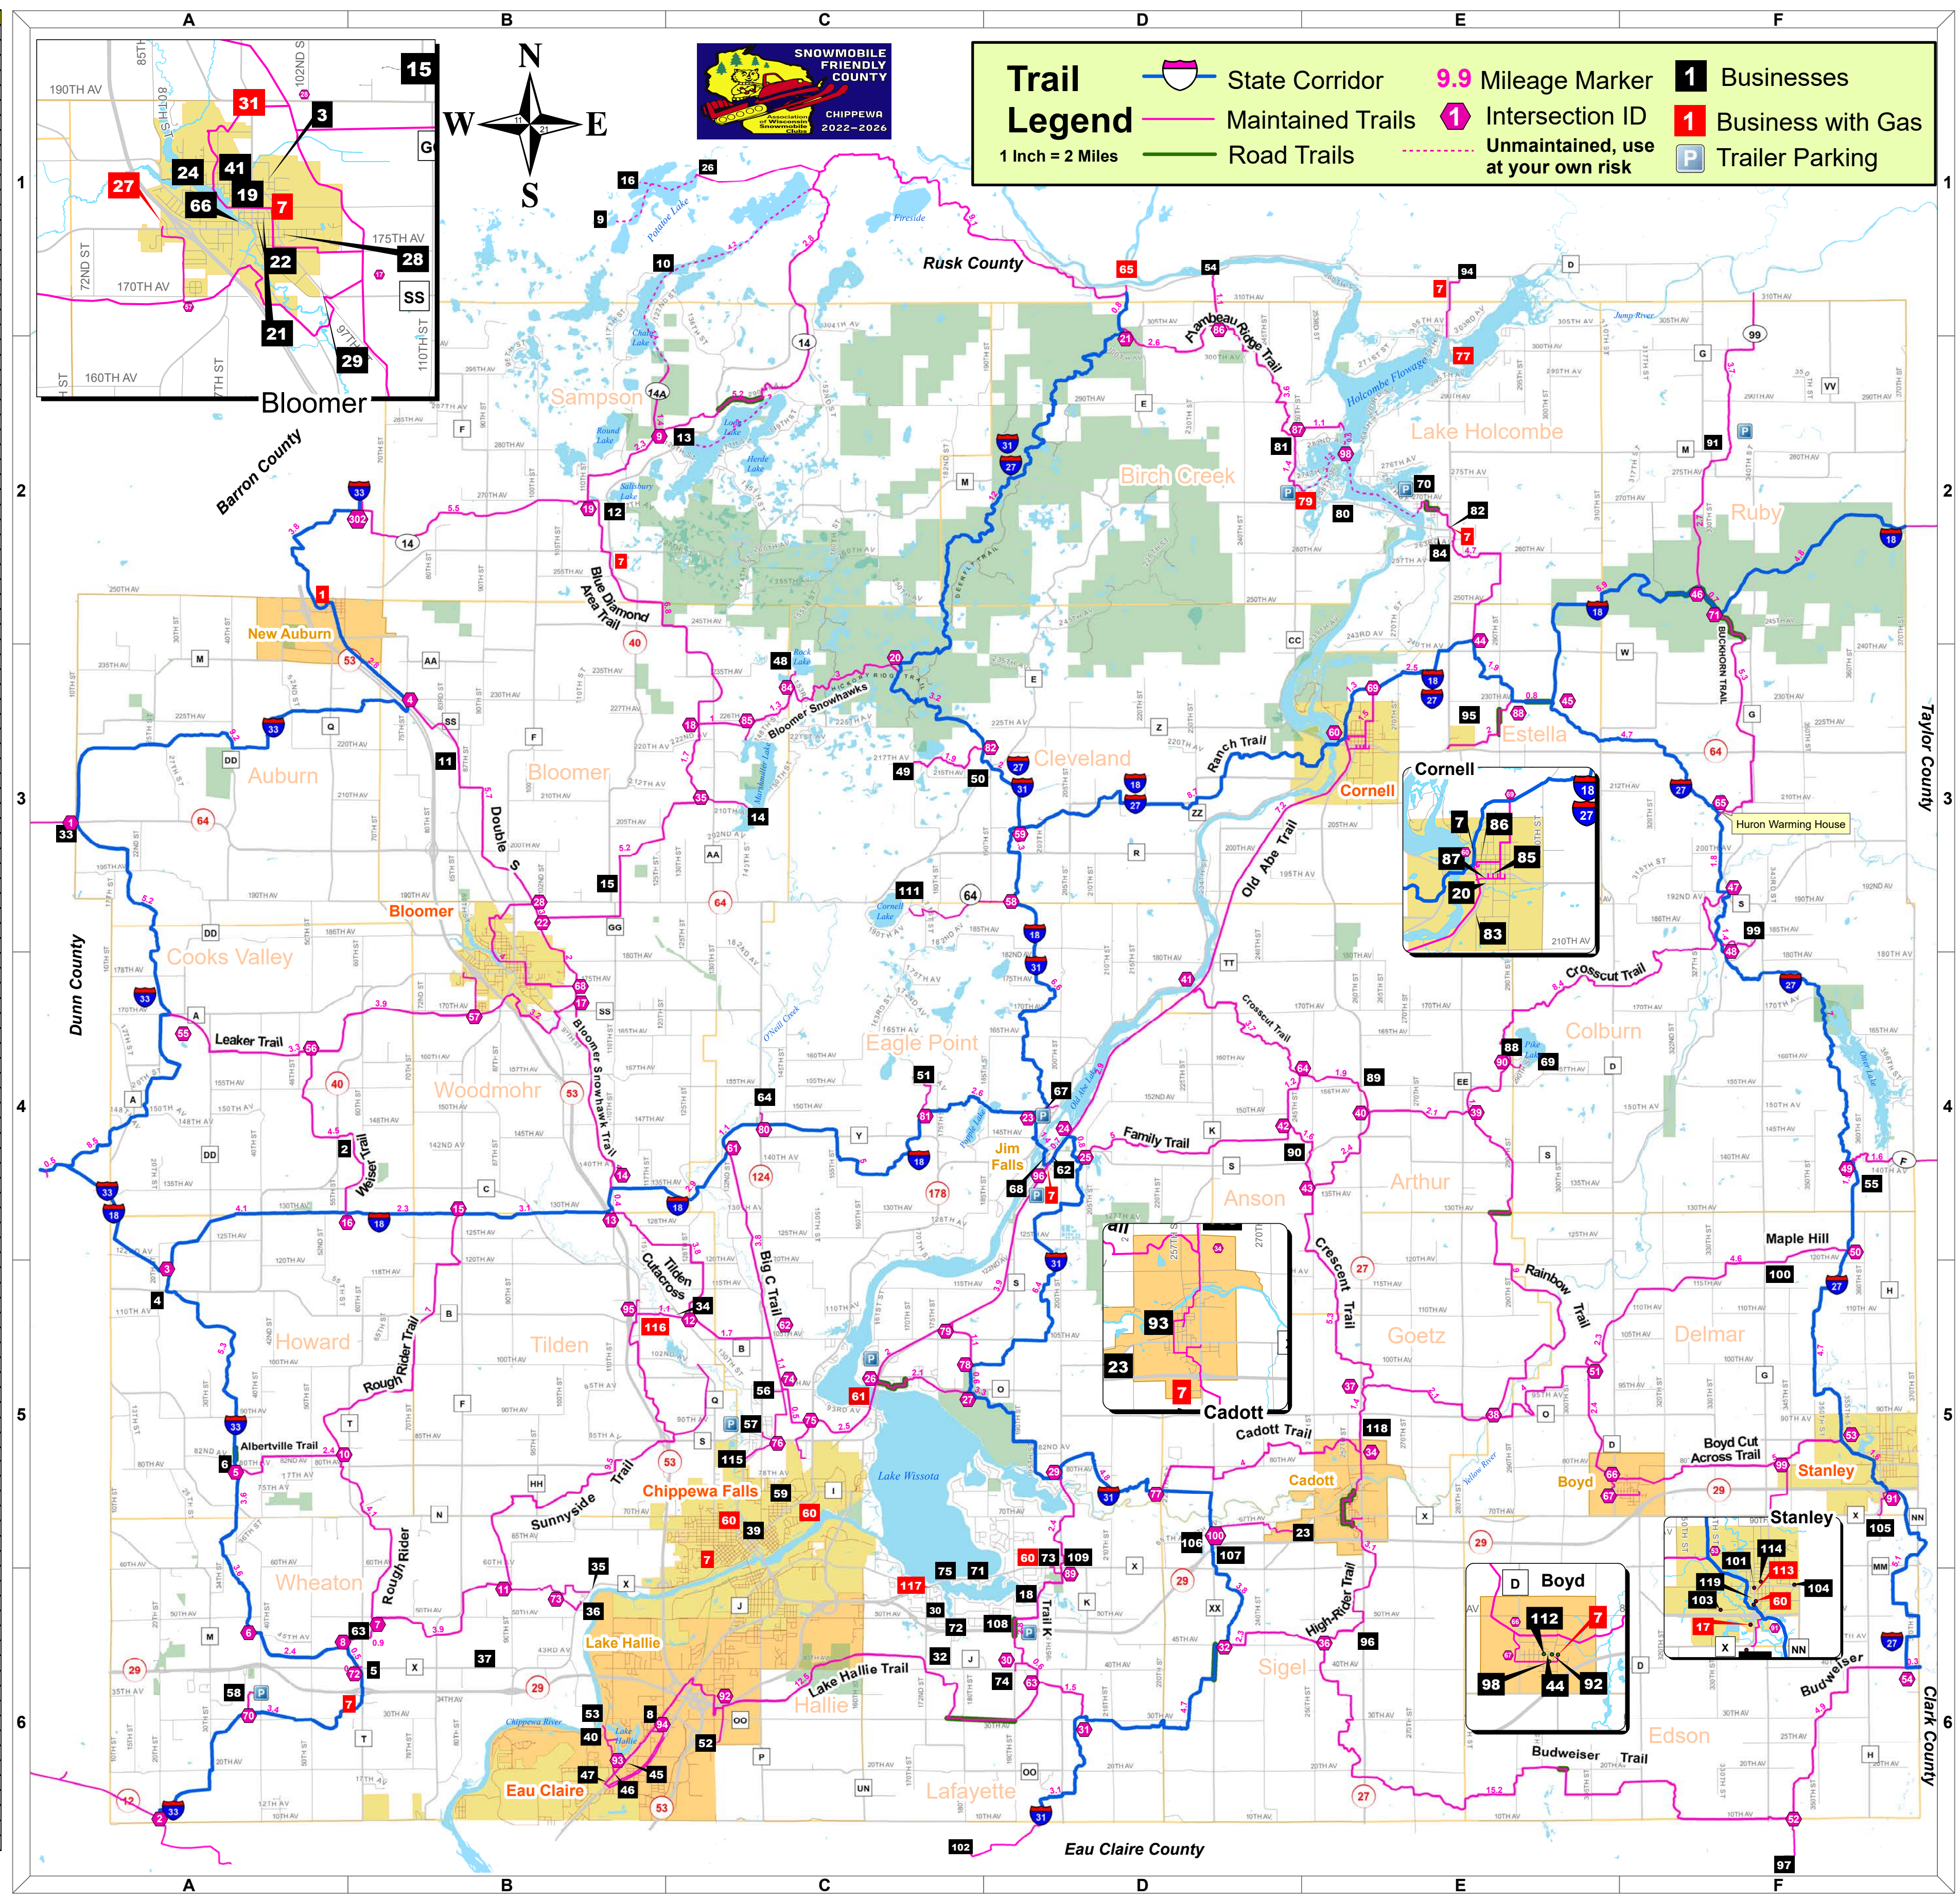

Id	Gas	Business (P - Trailer Parking Available)	XY
1	Gas	Bridge Stop	A2
2		Valley Tavern	A4
3		Day's Power Sports	B3
4		Club 40	A5
5		Wander Inn	A6
6		Albertville Tavern	A5
7	Gas	River Country Co-op (RCC) - Cadott	E5
7	Gas	RCC - Jim Falls D4, Bloomer B4, Holcombe	E2
7	Gas	RCC - 29 Pines A6, Boyd E5 Chippewa	C5
7	Gas	RCC - New Auburn B2 12 Mile Corner	E1
7		River Country Co-op Cornell	E5
8		Hallie Eagles Club	B6
9		The Narrows	B1
10		Backwoods Bar & Grill	B1
11		Alburn Bar & Grill	B3
12		King's Inn	B2
13		Max's On The Lake Bar & Grill	B2
14		Birch Point Resort	C3
15		Back 40	B3
16		Lured Inn Resort	B1
17	Gas	Mega Coop Stanley	F5
18		Wisota Lodge & Grill	C6
19		Xpeditions Pub & Grub	B3
20		Subway Cornell	E3
21		Harms Way Bar & Grill	B3
22		Badger Hole	B3
23		Wispering Pines	B5
24		Shadick's Price Rite Foods	B3
26		Rose's Bay Resort	C1
27	Gas	Kwik Trip	B3
28		Bloomer Auto Supply	B3
29		Pines Ballroom & Bar	C6
30		Anytime Trailer	C6
31	Gas	Shadick's C Store	C6
32		Brad's Affordable Auto Repair	C6
33		White Birch	A3
34		Bresina's Hometown Bar & Grill	B5
35		Loopy's	B5
36		River Inn Bar	B5
37		Sunnyside Sales & Service	B6
39		Gaber Sign	C5
40		Lake Hallie Sportsman Club	B6
41		Retway Cleaning	B3
44		Corner Bar	E5
45		Slim's Tavern	B6
46		Hallie Bar & Grill	B6
47		Heartbreakers	B6
48		Rock Lake	C3
49		Art's Snowmobile & ATV	C3
50		Art's Electric	C3
51		Old Abe's Supper Club	C4
52		Holiday Inn Express & Suites	B6
53		Rivers Jams	B6
54		D Bar	D1
55		Curve Inn	E4
56		Nextgen Motorsports	C5
57		Linda & Dan's T&C Roundabout	P C5
58		Wheaton Park 40th Street	P A6
59		Rooney Printing	C5
60	Gas	Express Mart - Bateman	D5
60	Gas	Express Mart - Bridge Street	C5
60	Gas	Express Mart - East Hill	D5
60	Gas	Thaler Oil	C5
61	Gas	Edge Pub & Eatery	C5
62		Crows Nest	D4
63		JD's Sled Shed	A6
64		Chief's	C4
65		Flater's Flambeau Point Resort	B1
66		Shadick's Sporting Goods & Hardware	B4
67		Eagle Valley Speedway - Old Barn Bar	D4
68		Randy's Jim Town Inn	E4
69		Shady Nook Resort	E4
70		East Bay	P E2
71		Wayside	C5
72		Sand Bar	C6
73		Z's Food & Spirits	D5
74		Schuetz's	D6
75		The Veiv	C5
76	Gas	Jim Falls Public Parking	P D4
77		Phat Bob's	E2
78			
79		Pine Drive Bar & Grill	P E2
80		Ted's Timber Lodge & Resort	E2
81		Black Bear	D2
82		Big Minnow Bar & Grill	E2
83		Krueger's Repair	E3
84		Cookies Holcombe Inn	E2
85		Moon Ridge Brewing	E3
86		Big T's North Bar & Grill	E3
87		Carquest of Cornell	E3
88		Pike Lake Resort	E4
89		Crescent Tavern	E4
90		Goett's Drywood Tavern	E4
91		Arnold Bar & Grill	F2
92		Tolley's Bowl & Bar	E5
93		Rick's Half-Way Bar	E5
94		Loony Bin	E1
95		Sweeney's Y Go By Bar & Grill	E3
96		Rebuild It	E6
97		Boondocks Bar & Grill, Campground	F6
98		Village Haus	E5
99		Huron Saloon & Stables	F3
100		Maple Hill	F5
101		Debbie's on Broadway	F5
102		Brown Hut Bar & Grill	D6
103		Lube Suppliers	F5
104		Martino's Restaurant	F5
105		Stanley Bar & Bowl	F5
106		Fat Rabbits	D5
107		The Liner	D5
108		Lafayette Town Hall	D6
109		Bateman Tavern	D5
110		AirTech Sports	D5
111		Cornell Resort	C3
112		Double D's Saloon	E5
113	Gas	Kwik Trip Stanley	E5
114		Kelly Grill	F5
115		Ojibwa Golf & Bowl	C5
116	Gas	Quick Fuels	B5
117	Gas	Mega Coop Wisota	C5
118		Ron's Design & Signs	F5
119		Oemi's Sport Shop	F5