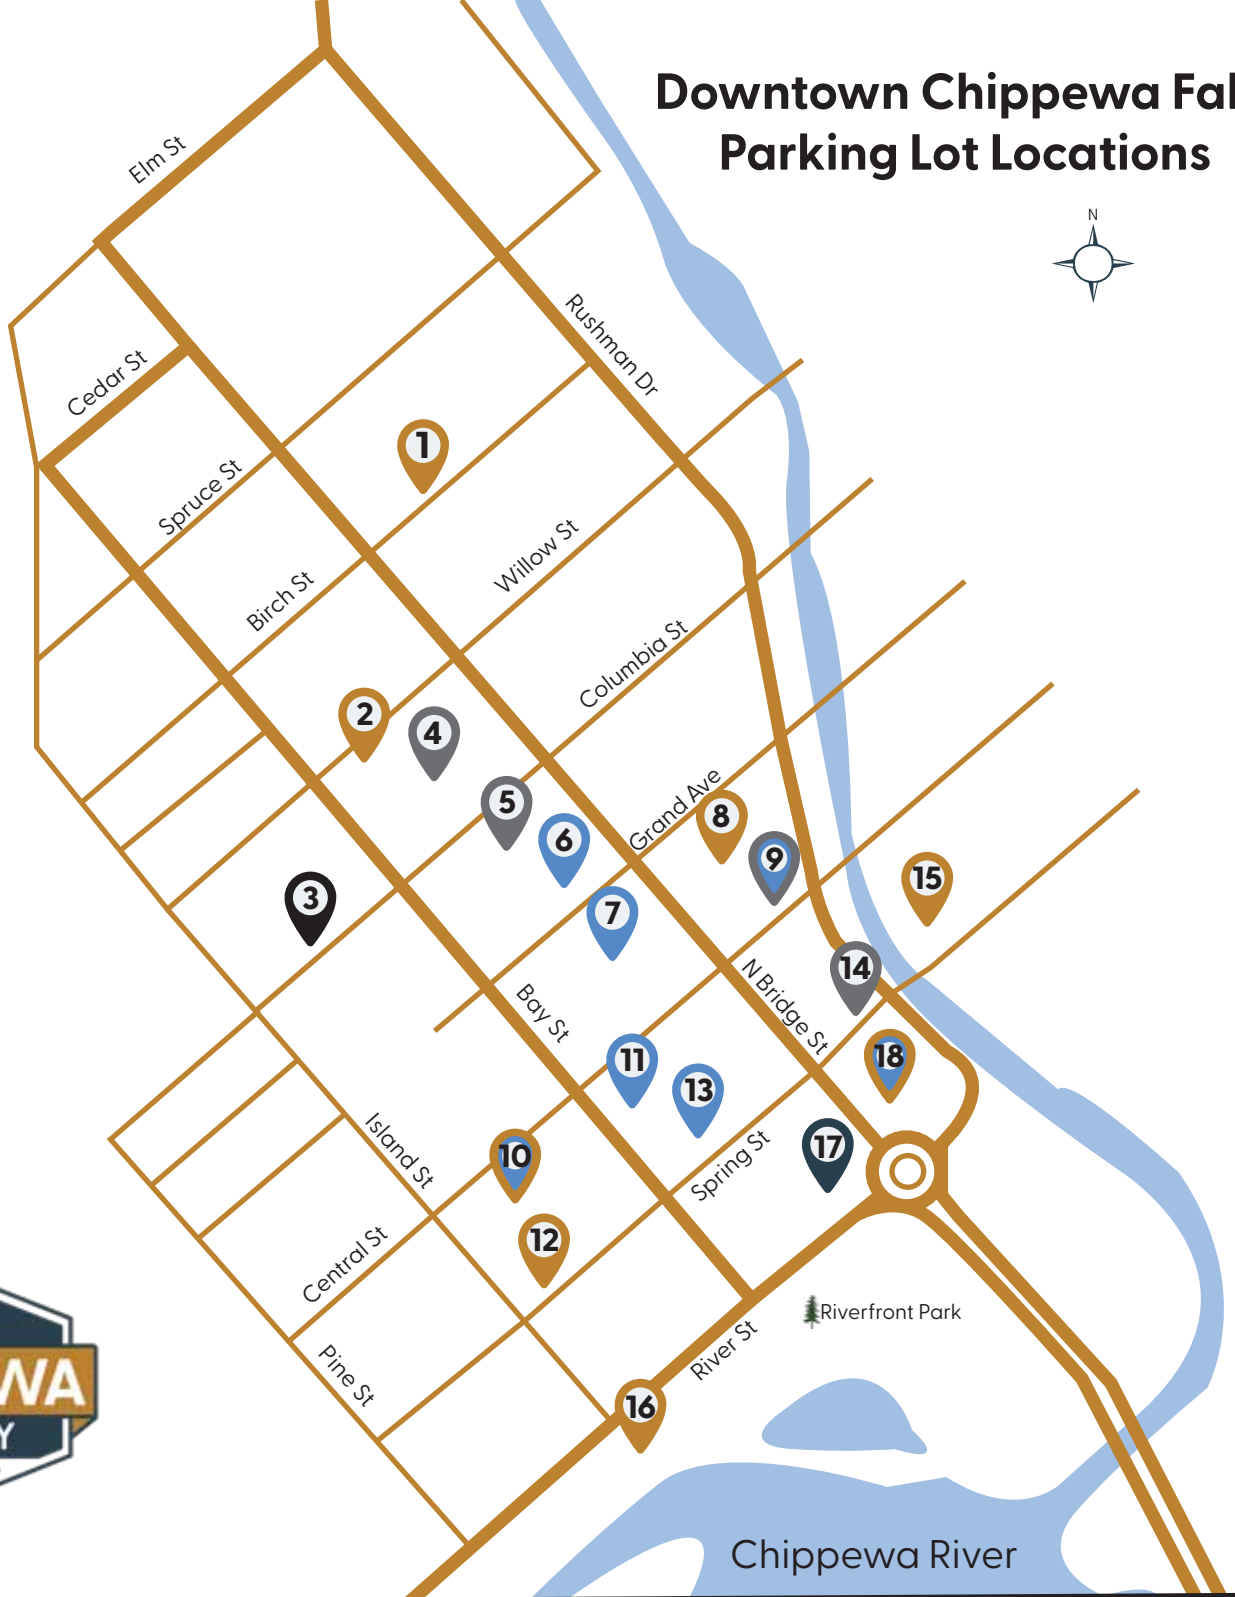

Downtown Chippewa Falls Parking Lot Locations

Parking Lot Time Limits

- 2 Hours
- 4 Hours
- 8 Hours
- 12 Hours
- 24 Hours
- 2 Hour & 8 Hour Parking
- 2 Hour & 4 Hour Parking

Street Public Parking

2-Hour Parking Limit on Bridge St
2-Hour Parking Limit on Side Streets (Downtown Only)

Parking Lot Locations

| Address | Stalls | Address | Stalls |
|-------------------|--------|------------------|--------|
| 28 E Birch St | 50 | 121 W Central St | 49 |
| 21 W Willow St | 25 | 25 W Central St | 20 |
| 116 W Columbia St | 24 | 134 W Spring St | 50 |
| 20 W Columbia St | 23 | 26 W Spring St | 20 |
| 21 W Columbia St | 23 | 20 E Spring St | 18 |
| 20 W Grand Ave | 24 | 45 E Central St | 100 |
| 19 W Grand Ave | 22 | 225 W River St | 22 |
| 15 E Grand Ave | 21 | 2 N Bridge St | 52 |
| 18 E Central St | 27 | 1 N Bridge St | 52 |